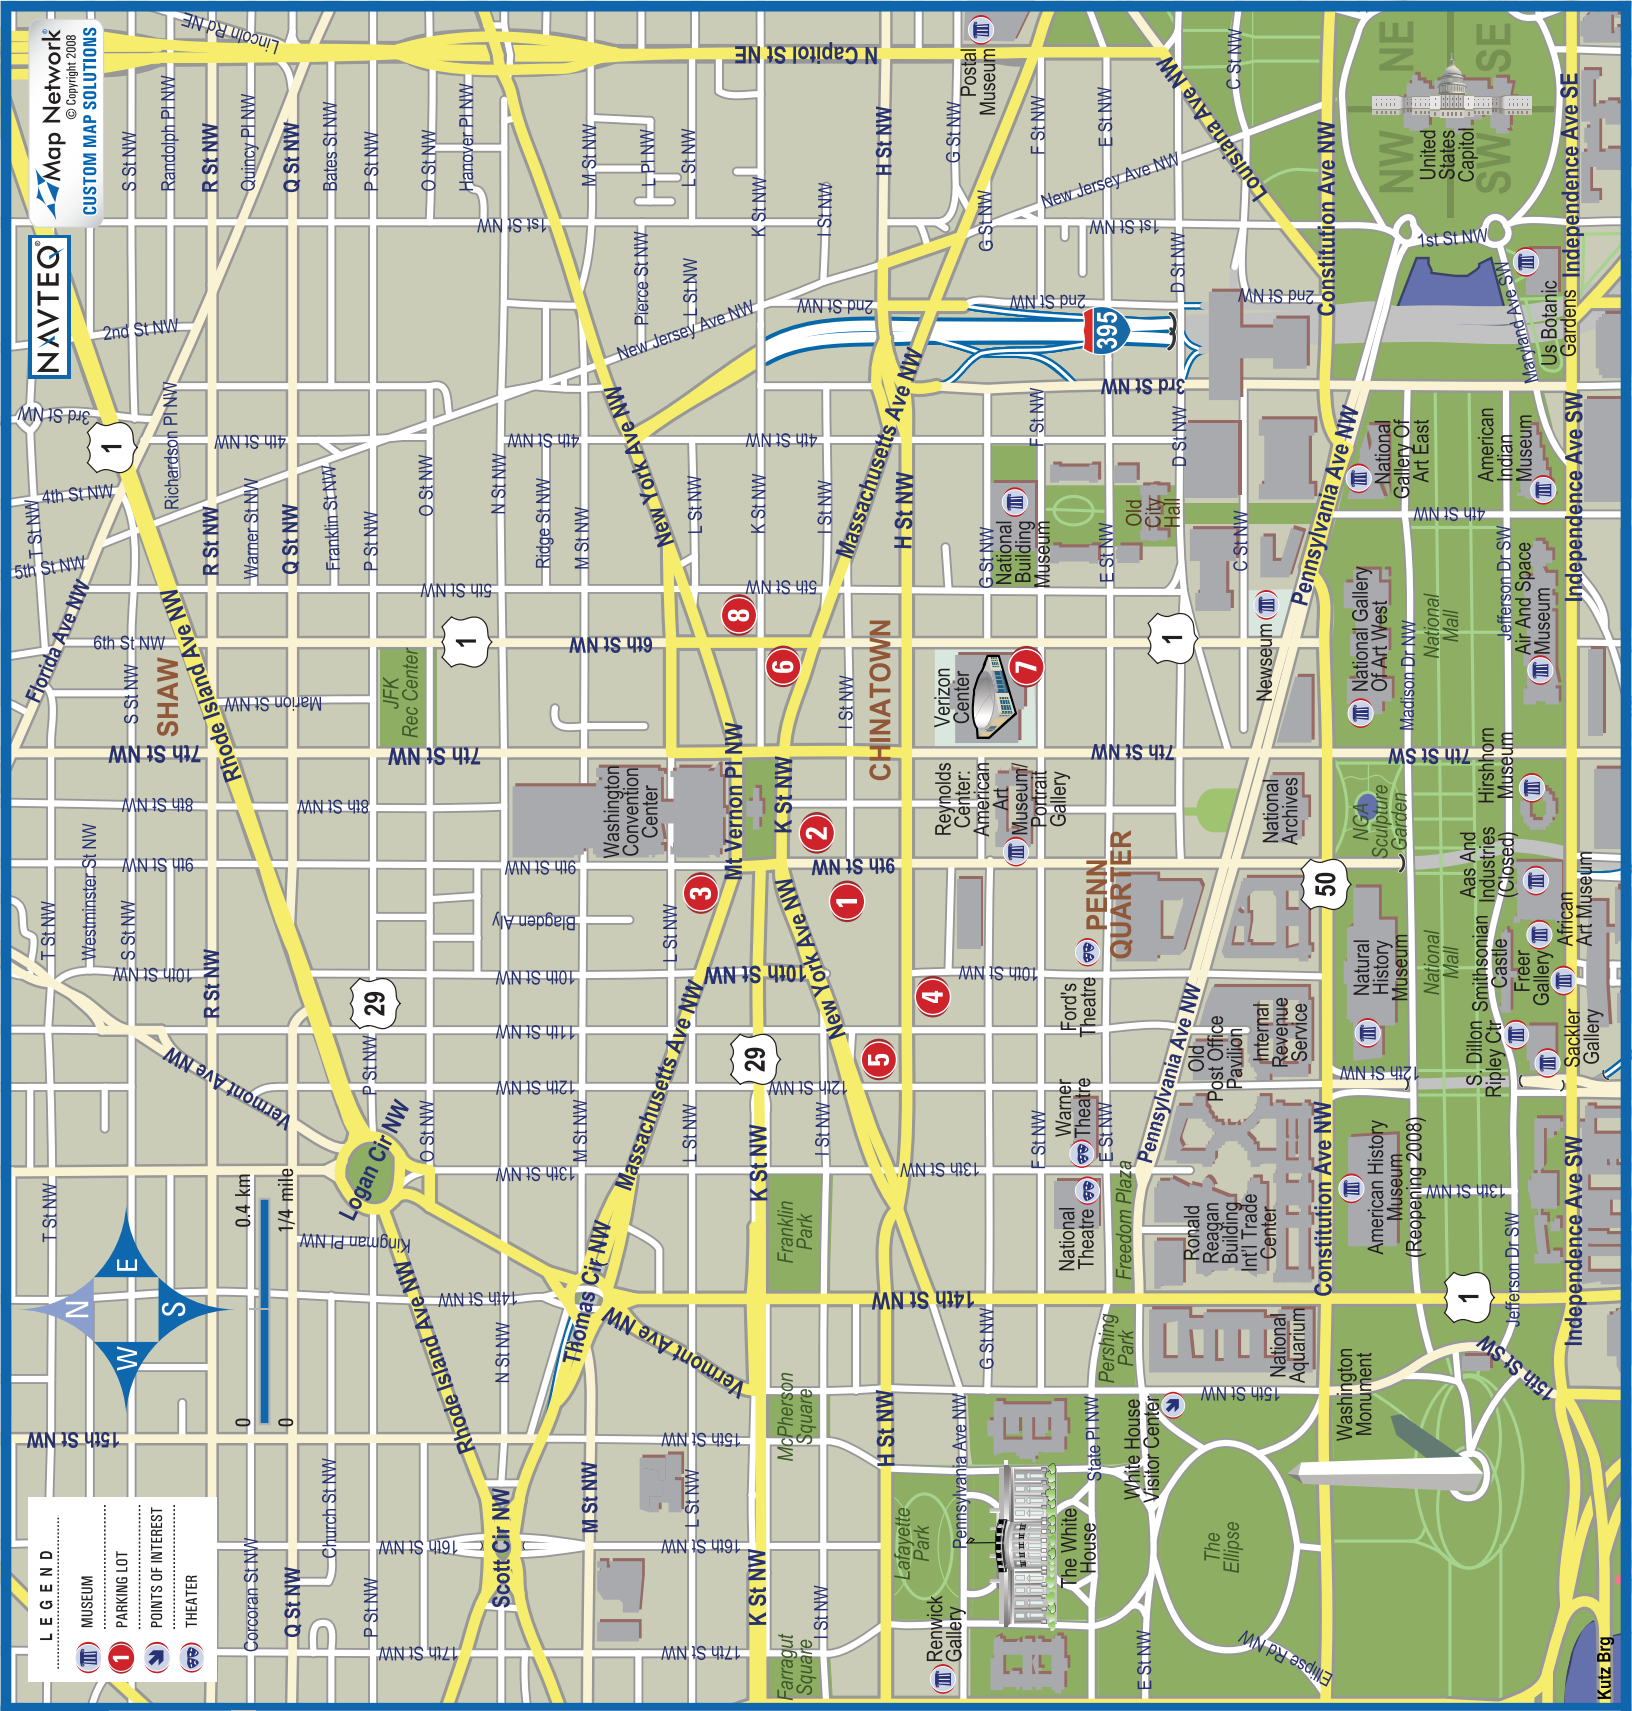

PARKING LOT MAP

PARKING LOTS NEAR THE WALTER E. WASHINGTON CONVENTION CENTER

1	Name/Address	Spaces	Rate
1	Center City Parking 8th Street between New York Avenue and H Street	800	\$10.00
2	2 blocks to the Center Interpark (Renaissance Hotel) 899 Ninth Street NW (202) 898-9000	1350	\$22.00 - self; \$27.00 - valet
3	1 block to the Center PMI Parking 915 Mass. Ave. NW (202) 785-9191	209	\$6.00 - 1 hour; \$12.00 - max; \$10.00 - early bird (must park by 7:00 AM); \$20.00 - Convention Center Special Events
4	Across the street from the Center Quick Park (Grand Hyatt) 1000 H Street NW (202) 582-1234	370	\$20.00 - self; \$26.00 - valet
5	5 blocks to the Center Park America 700 11th Street NW (202) 789-1750	352	Mon. - Fri. \$6.00 - 1 hour; \$10.00 - 2 hour; \$15.00 - all day; \$7.00 - after 7pm \$7.00 - Sat. & Sun.
6	6 blocks to the Center PMI Parking 610 Mass. Ave. NW (202) 785-9191	100	\$6.00 - 1 hour; \$11.00 - max; \$5.00 - after 5pm; \$15.00 - Convention Center Special Events
7	2 blocks to the Center Verizon Center 601 F Street, NW (202) 661-5000	500	\$20.00
8	7 blocks to the Center Marc Parc 500 K Street NW (202) 464-2900	207	\$8.00 - All day before 8am; \$10.00 - All day after 8am
	2 blocks to the Center		

Total # of spaces: 3888

LEGEND

- MUSEUM
- PARKING LOT
- POINTS OF INTEREST
- THEATER

0 0.4 km
0 1/4 mile

N
S
E
W

NAVTEQ
Map Network
© Copyright 2008
CUSTOM MAP SOLUTIONS